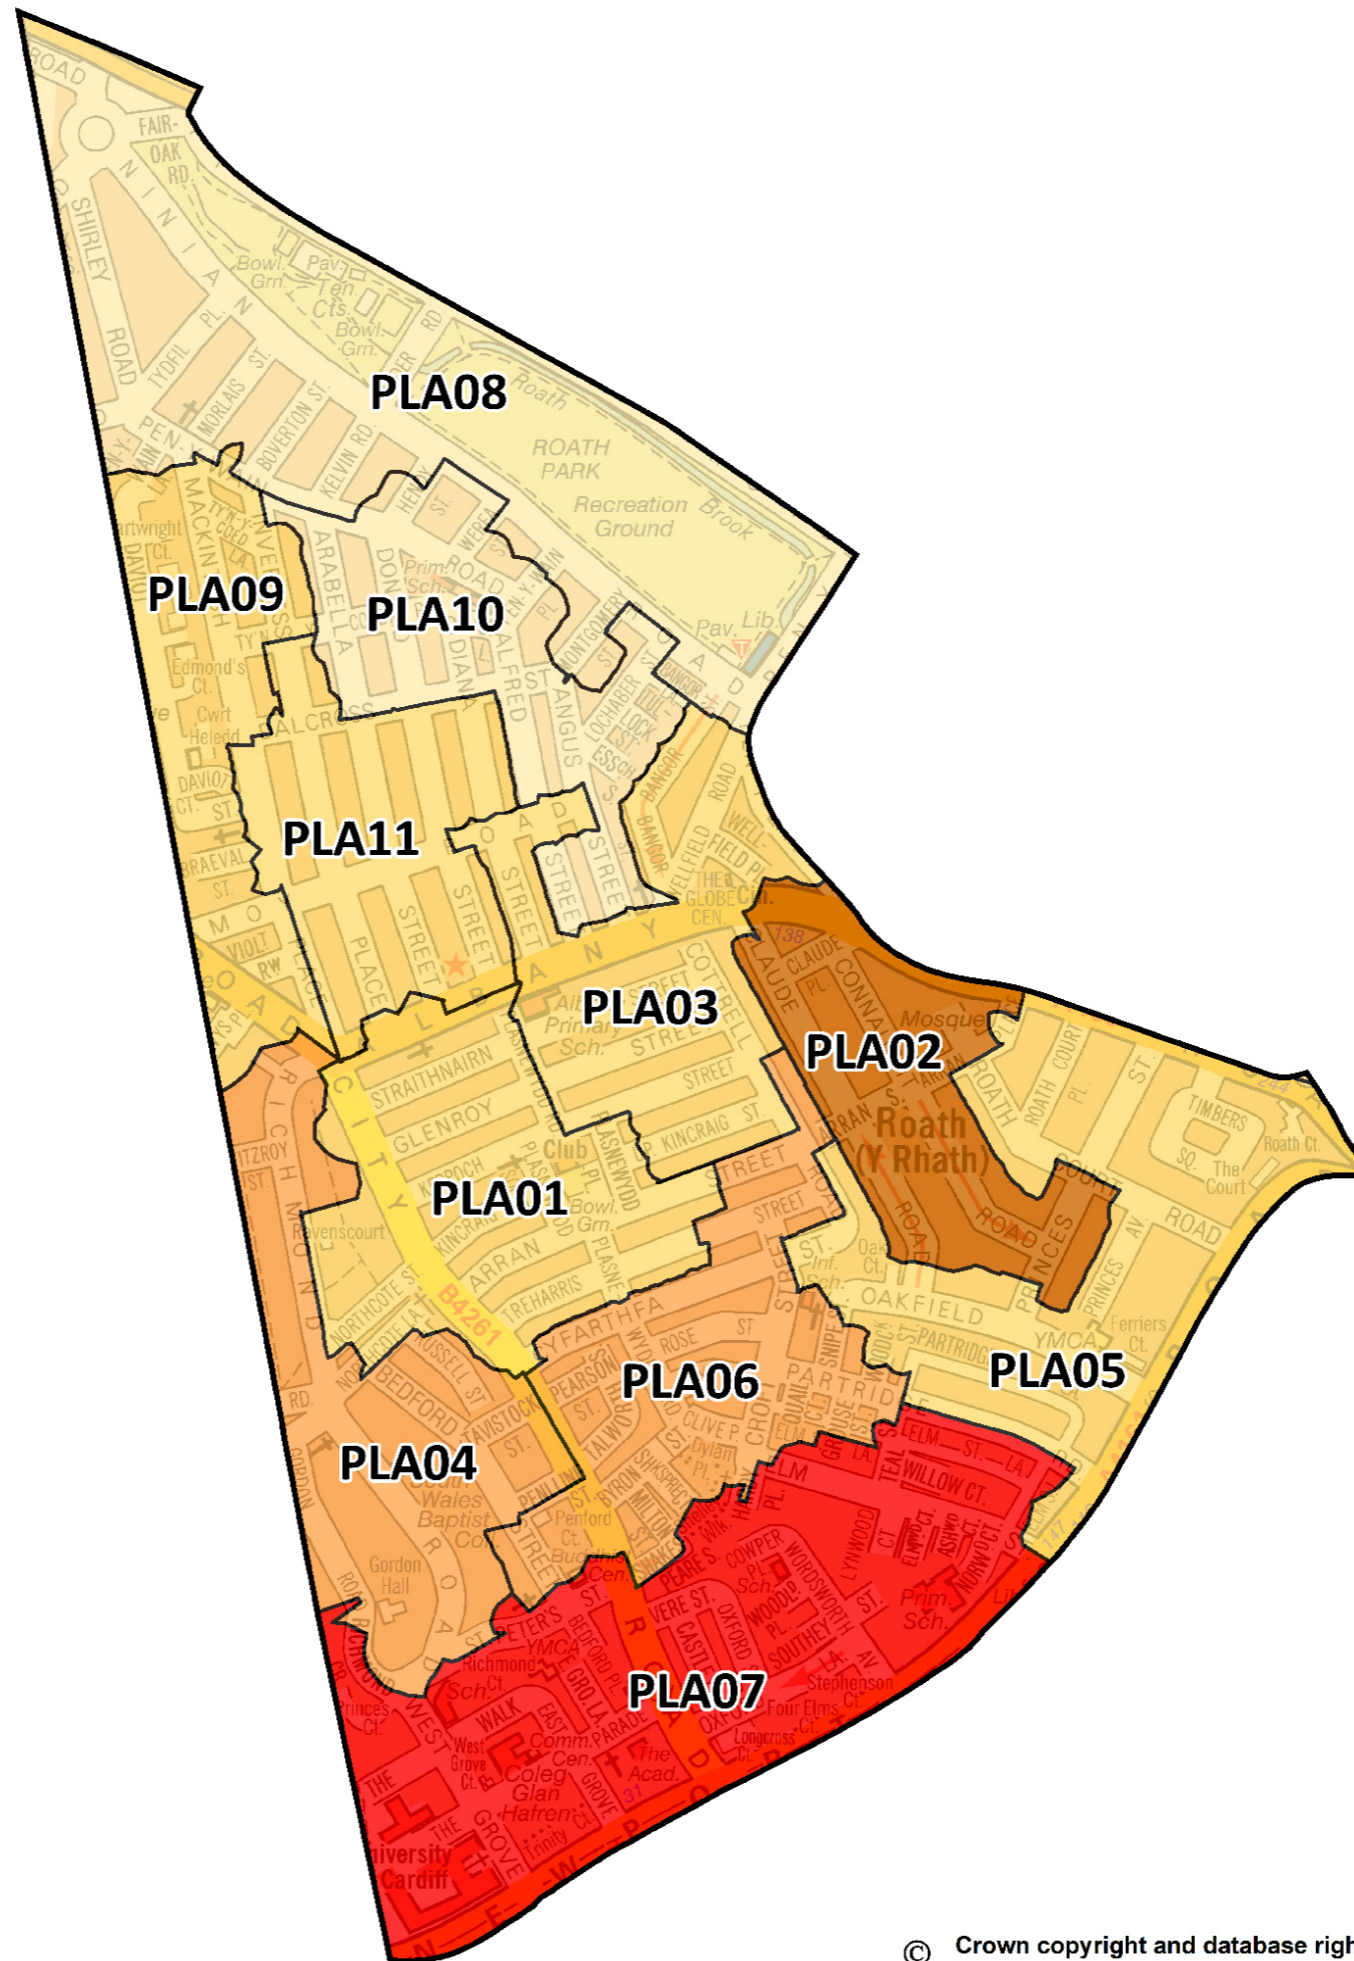

# 2019 Welsh Index of Multiple Deprivation

[Wales Ranks out of 1,909 Lower Super Output Areas (1 = Most Deprived, 1,909 = Least Deprived), Source: WIMD 2019, Welsh Government.  
Cardiff Ranks out of 214 Lower Super Output Areas, Source: Derived from WIMD Wales Ranks]

## PLASNEWYDD

LSOA	OVERALL INDEX		Income Domain		Employment Domain		Health Domain		Education Domain	
	Cardiff	Wales	Cardiff	Wales	Cardiff	Wales	Cardiff	Wales	Cardiff	Wales
PLA01	82	634	89	770	121	1,418	83	780	76	647
PLA02	59	368	75	539	46	441	51	344	88	799
PLA03	91	812	95	899	110	1,313	112	1,148	106	1,050
PLA04	68	514	115	1,195	134	1,505	130	1,354	16	89
PLA05	81	622	83	696	63	618	113	1,177	147	1,564
PLA06	69	531	82	690	76	823	78	665	93	854
PLA07	18	89	34	144	1	25	29	149	68	563
PLA08	116	1,140	124	1,305	135	1,512	123	1,271	166	1,771
PLA09	87	703	105	1,066	120	1,388	85	805	73	628
PLA10	114	1,095	119	1,276	145	1,636	99	1,010	134	1,421
PLA11	92	827	104	1,064	141	1,596	76	633	121	1,220
-	-	-	-	-	-	-	-	-	-	-

NB. HIGHLIGHTED RANKS ARE IN THE TOP 10% MOST DEPRIVED AREAS IN WALES FOR THAT DOMAIN

# 2019 Welsh Index of Multiple Deprivation Overall Ranks: Plasnewydd

NB. Due to ward boundary changes, LSOAs may no longer align with the ward boundaries